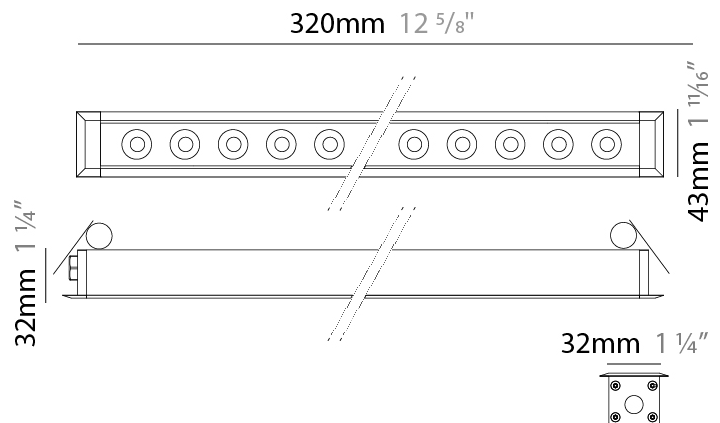

GENERAL

Series: Mini Corniche
Brand: Platek
Division: Exterior
Mounting Type: Recessed
Mounting Location: Ceiling
Subcategory: Downlight

PHYSICAL

Shape: Rectangle
Length (mm): 320
Length (in): 12 5/8
Width (mm): 43
Width (in): 1 7/16
Height (mm): 32
Height (in): 1 1/4
Ceiling Thickness (mm): 2 - 13
Ceiling Thickness (in): 1/16 - 1/2
Light Distribution: Downlight
Weight (kg): 0.8
Weight (lbs): 1.76
Diffuser: Clear tempered glass
Gasket: Gore-Tex valve to prevent condensation
Fixture Finish: [BLK](#) / [WHI](#) / [GRY](#) / [COR](#) / [ANT](#) / [BRZ](#)
Fixture Material: Extruded Aluminum
Cut-out Measurements: 36mm / 1 7/16" x 310mm / 12 3/16"

ELECTRICAL

Lamp Type: LED
Total Output Wattage (W): 11.5
Dimming: Bluetooth technology or DMX
Control Gear: DMX
Driver Included: No
Driver Location: Remote
Driver Type: Constant Current - Universal
Driver Class: Class 2
Input Voltage (V): 120 - 277
Constant Current (MA): 500

LED

Number of LEDs: 8
Color Temperature (°K): RGBW
CRI: >80 CRI
Lamp Life (hrs): 60000
Special LEDs offerings: RGBW

OPTICAL

Optic°: [26](#) / [40](#) / [ELL](#)

RATINGS AND CERTIFICATIONS

Certified By: Certified for North American Standards
IP rating: IP65
IK Rating: IK07
Bug Rating: B1 U0 G0
Upon Request: Higher Maximum Ambient Temperature