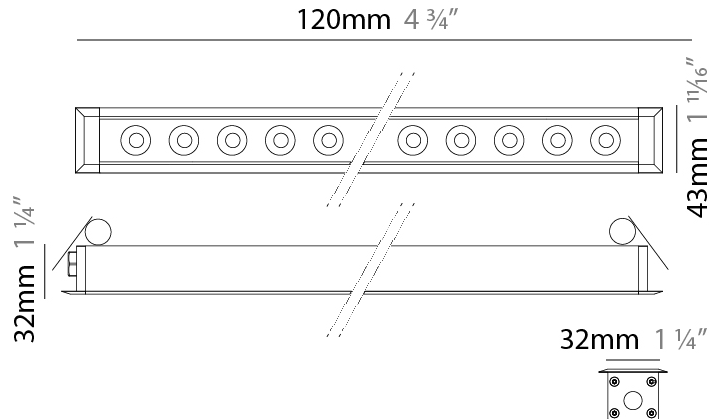

1. To build a product code in our configurator select the specify button on the base model # product page
2. To build a manual product code on this datasheet choose from the options listed below in blue font and add the suffix to the base model #

GENERAL

Series: Mini Corniche
Brand: Platek
Division: Exterior
Mounting Type: Recessed
Mounting Location: Ceiling
Subcategory: Downlight

PHYSICAL

Shape: Rectangle
Length (mm): 120
Length (in): 4 ¾
Width (mm): 43
Width (in): 1 ⅞
Height (mm): 32
Height (in): 1 ¼
Ceiling Thickness (mm): 2 - 13
Ceiling Thickness (in): 1/16 - 1/2
Light Distribution: Downlight
Installation Requirement: 36mm / 1 7/16" x 110mm / 4 5/16"
Diffuser: Clear tempered glass
Gasket: Gore-Tex valve to prevent condensation
Fixture Finish: [BLK](#) / [WHI](#) / [GRY](#) / [COR](#) / [ANT](#) / [BRZ](#)
Fixture Material: Extruded Aluminum

ELECTRICAL

Lamp Type: LED
Total Output Wattage (W): 6
Dimming: Bluetooth technology or DMX
Control Gear: DMX
Driver Included: No
Driver Location: Remote
Driver Type: Constant Current - Universal
Driver Class: Class 2
Input Voltage (V): 120 - 277
Constant Current (MA): 500

LED

Number of LEDs: 4
Color Temperature (°K): RGBW
CRI: >80 CRI
Lamp Life (hrs): 60000
Special LEDs offerings: RGBW

OPTICAL

Optic°: [26](#) / [40](#) / [ELL](#)

RATINGS AND CERTIFICATIONS

Certified By: Certified for North American Standards
IP rating: IP65
IK Rating: IK07
Bug Rating: B1 U0 G0
Upon Request: Higher Maximum Ambient Temperature