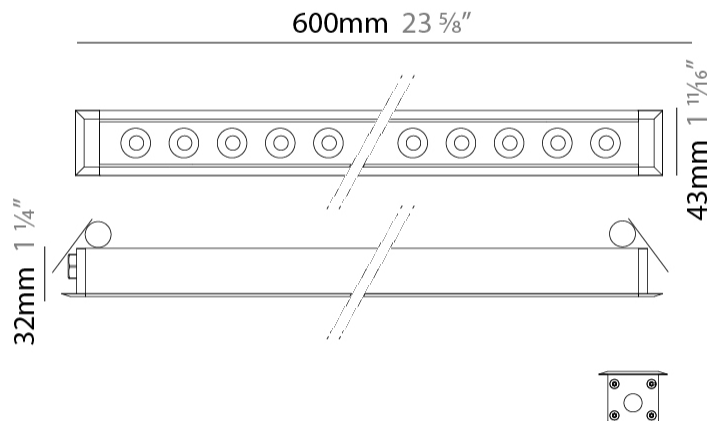

GENERAL

Series: Mini Corniche
Brand: Platek
Division: Exterior
Mounting Type: Recessed
Mounting Location: Ceiling
Subcategory: Downlight

PHYSICAL

Shape: Rectangle
Length (mm): 620
Length (in): 24 ³/₈
Width (mm): 43
Width (in): 1 ⁵/₈
Height (mm): 32
Height (in): 1 ¹/₄
Ceiling Thickness (mm): 2 - 13
Ceiling Thickness (in): 1/16 - 1/2
Light Distribution: Downlight
Weight (kg): 1.3
Weight (lbs): 2.8
Diffuser: Clear tempered glass
Gasket: Gore-Tex valve to prevent condensation
Fixture Finish: BLK / WHI / GRY / COR / ANT / BRZ
Fixture Material: Extruded Aluminum
Cut-out Measurements: 36mm / 1 7/16" x 610mm / 24"

ELECTRICAL

Lamp Type: LED
Total Output Wattage (W): 23
Dimming: Bluetooth technology or DMX
Control Gear: DMX
Driver Included: No
Driver Location: Remote
Driver Type: Constant Current - Universal
Driver Class: Class 2
Input Voltage (V): 120 - 277
Constant Current (MA): 500

LED

Color Temperature (°K): RGBW
CRI: >80 CRI
Lamp Life (hrs): 60000
Special LEDs offerings: RGBW

OPTICAL

Optic°: 26 / 40 / ELL

RATINGS AND CERTIFICATIONS

Certified By: Certified for North American Standards
IP rating: IP65
IK Rating: IK07
Bug Rating: B1 U0 G0
Upon Request: Higher Maximum Ambient Temperature